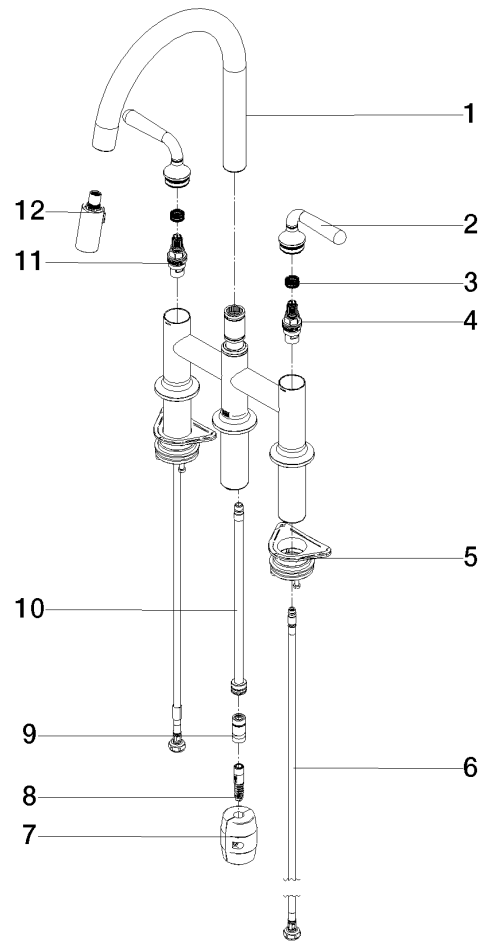

19 870 809

- 240mm projection
- pivotable spout 360°
- Optional swivel limiter available with swivel limiter set 12 823 970 90
- laminar and spray flow
- height of mixer 393 mm
- height up to laminar flow regulator 204 mm
- hole diameter 35 mm
- 2 x pressure hose with 3/8" cap nut
- 1800 mm metal shower hose
- sprayface with anti-scaling system
- max. flow 5.7 l/min at 3 bar flow pressure
- lead-free
- This product can help a building meet the requirements of Green Building Rating Systems, e.g. LEED®, BREEAM®, DGNB

Recommended miscellaneous

Swivel limitation set -

12 823 970 90

Recommended miscellaneous

VAIA Dispenser with rosette - Chrome

82 434 809-00

Recommended miscellaneous

VAIA AIR SWITCH Control button - 10 713 809-00 Chrome

19 870 809

Spare parts list

No.	Item Number	Name	Quantity used	Delivery time
1	90 28 22 397 00-00	spout	1	10
2	90 20 80 057 00-00	handle	2	10
3	90 12 12 232 00 90	fixing cap	2	2
4	90 90 03 130 00 90	top	1	2
5	04 30 11 040 00 90	fixing set	2	2
6	04 30 04 103 00 90	hose	2	2
7	04 21 50 010 00 90	accessories	1	2
8	04 30 02 120 00-00	hose	1	10
9	90 24 03 253 00 90	adaptor	1	2
10	04 28 20 067 00 90	pipe	1	2
11	90 90 03 131 00 90	top	1	2
12	90 18 40 317 00-00	shower	1	10